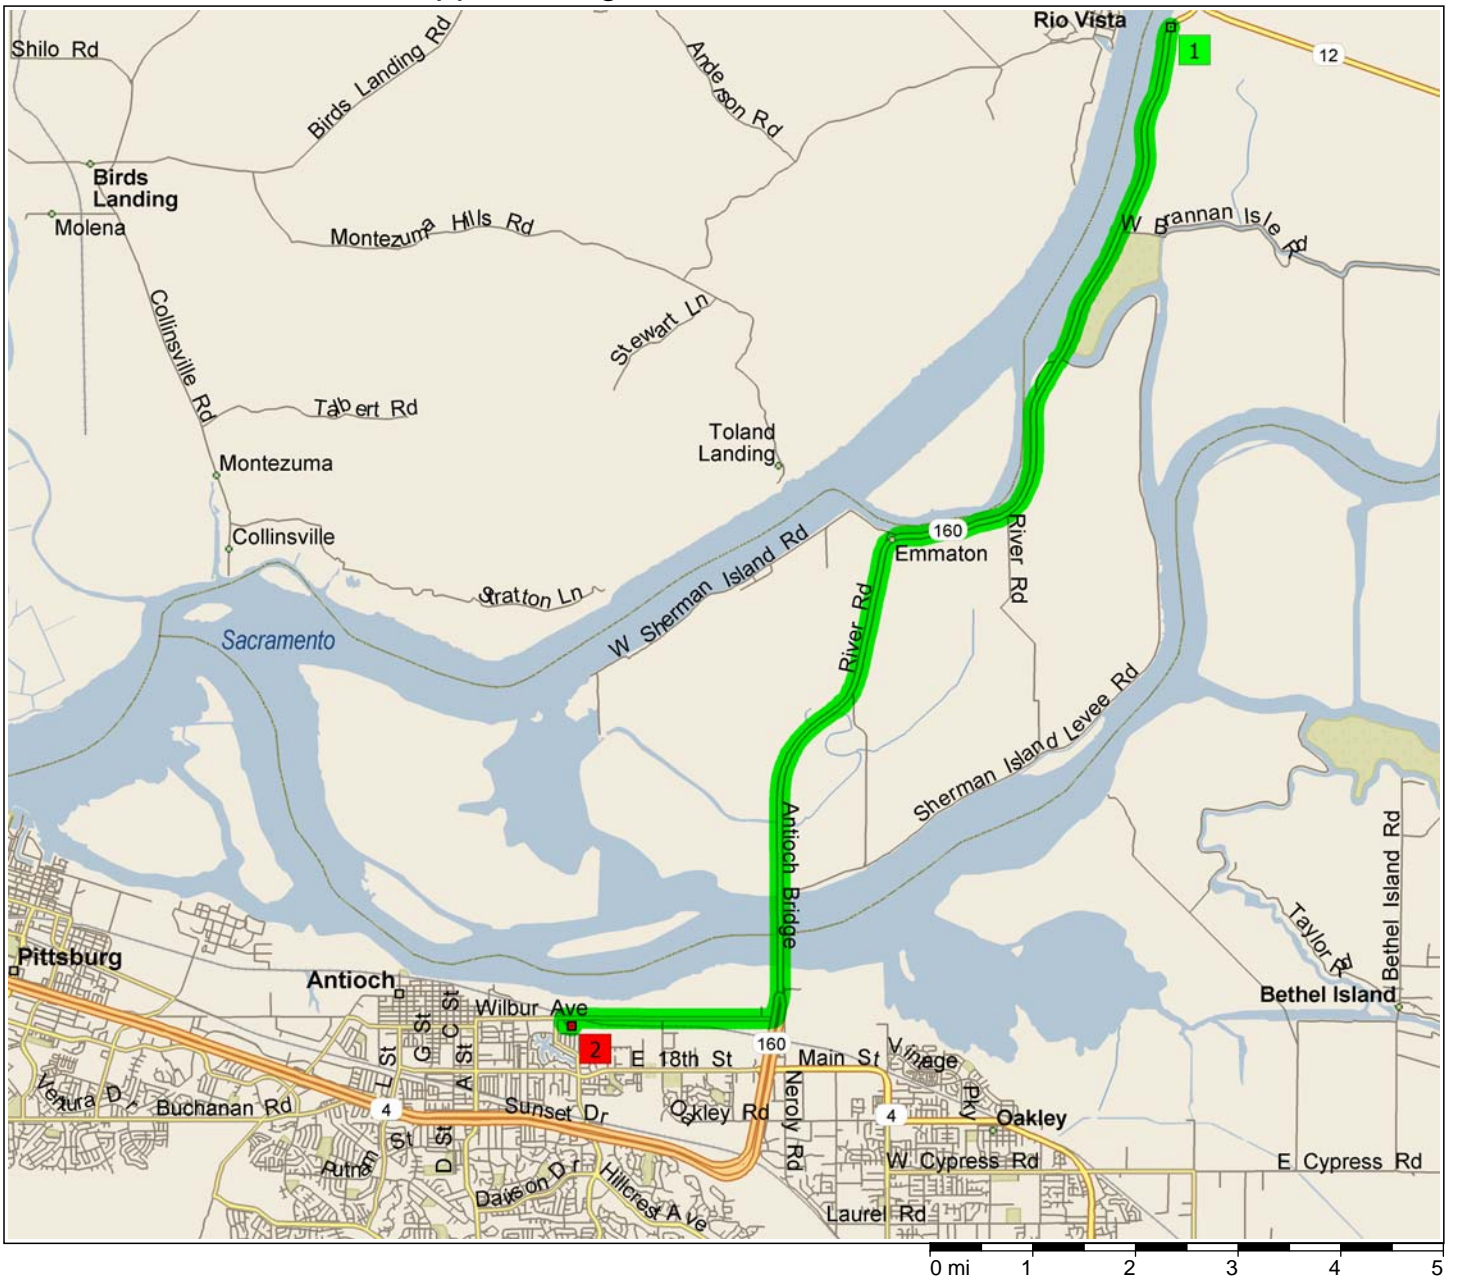

Approaching Minex from 12/160 North

Antioch